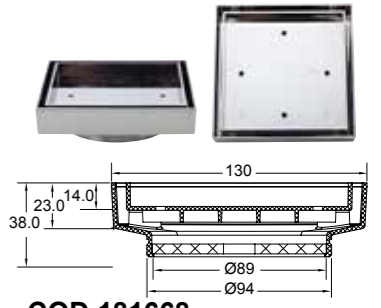

COD.181681
Rinse By Pass Kit Chrome 2"

COD.181685
Rinse By Pass Kit With Waste & Laundry Tub Overflow Hose 2"

COD.181688
Box Trap with Vanity Spacer Saver 1 1/2"x40mm

COD.181660
Shower Base Waste 2"
White Grate
108x80x2"

COD.181664
Shower Base Waste 2"
White
108x53x2"

COD.181668
Square Floor Waste Chrome Plated
130x38x100

COD.181682
Rinse By Pass Kit White 2"

COD.181686
Sudsaver Basket Waste with Laundry Tub Overflow Hose 1 1/2"

COD.181689
Box Trap 1 1/2"x40mm

COD.181661
Shower Base Waste 2"
Chrome Plated Grate
108x80x2"

COD.181655
Shower Base Waste 2" Dark Grey
108x53x2"

COD.181669
Square Floor Waste Chrome Plated
130x46x100

COD.181683
Rinse By Pass Kit Chrome With Laundry Tub Overflow Hose 2"

COD.181687
Rinse by Pass Kit CP with Laundry Tub Overflow Hose & Side Mount Flange 2"

COD.181690
Vanity Spacer Saver 1-1/2"x300mm

COD.181662
Shower Base Waste 2"
White Bermuda
108x80x2"

COD.181666
Shower Base Waste 2"
White
108x53x2"