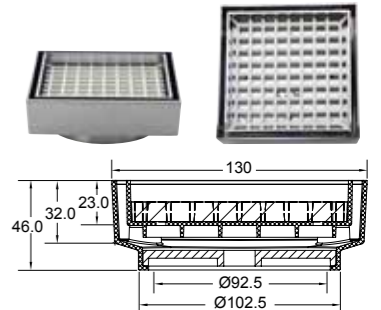

COD.181681
Rinse By Pass Kit Chrome 2"

COD.181685
Rinse By Pass Kit With Waste & Laundry Tub Overflow Hose 2"

COD.181688
Box Trap with Vanity Spacer Saver 1 1/2"x40mm

COD.181660
Shower Base Waste 2"
White Grate
108x80x2"

COD.181664
Shower Base Waste 2"
White
108x53x2"

COD.181668
Square Floor Waste Chrome Plated
130x38x100

COD.181682
Rinse By Pass Kit White 2"

COD.181686
Sudsaver Basket Waste with Laundry Tub Overflow Hose 1 1/2"

COD.181689
Box Trap 1 1/2"x40mm

COD.181661
Shower Base Waste 2"
Chrome Plated Grate
108x80x2"

COD.181655
Shower Base Waste 2" Dark Grey
108x53x2"

COD.181669
Square Floor Waste Chrome Plated
130x46x100

COD.181683
Rinse By Pass Kit Chrome With Laundry Tub Overflow Hose 2"