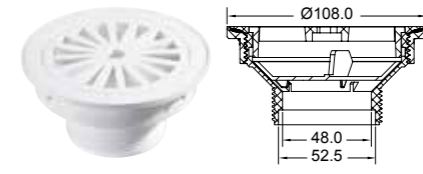

COD.181664
Shower Base Waste 2"
White
108x53x2"

COD.181668
Square Floor Waste Chrome Plated
130x38x100

COD.181682
Rinse By Pass Kit White 2"

COD.181686
Sudsaver Basket Waste with Laundry Tub Overflow Hose 1 1/2"

COD.181689
Box Trap 1 1/2"x40mm

COD.181661
Shower Base Waste 2"
Chrome Plated Grate
108x80x2"

COD.181655
Shower Base Waste 2" Dark Grey
108x53x2"

COD.181669
Square Floor Waste Chrome Plated
130x46x100

COD.181683
Rinse By Pass Kit Chrome With Laundry Tub Overflow Hose 2"

COD.181687
Rinse by Pass Kit CP with Laundry Tub Overflow Hose & Side Mount Flange 2"

COD.181690
Vanity Spacer Saver 1-1/2"x300mm

COD.181662
Shower Base Waste 2"
White Bermuda
108x80x2"

COD.181666
Shower Base Waste 2"
White
108x53x2"