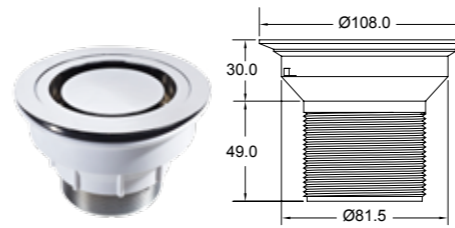

COD.181663
Shower Base Waste 2"
Chrome Plated Bermuda
108x80x2"