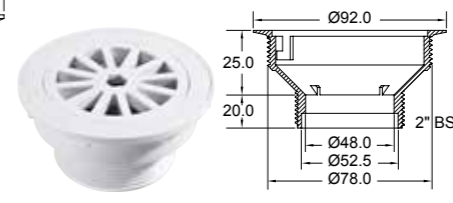

COD.181670
S/Water Balcony Drain
200mm Square
200x46x100

COD.181684
Rinse By Pass Kit White With Laundry Tub Overflow Hose 2"

COD.181691
Space Saver Kit Silver Or White 2"

COD.181663
Shower Base Waste 2"
Chrome Plated Bermuda
108x80x2"