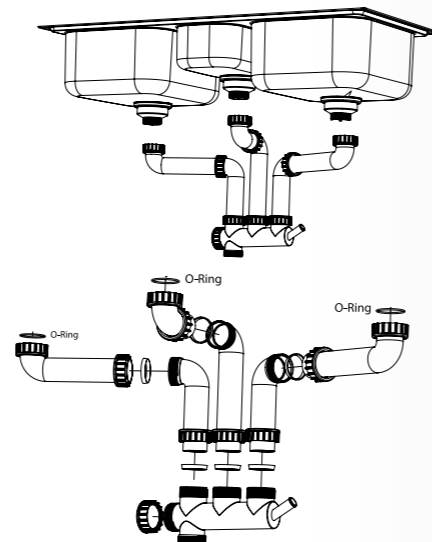

COD.181689
Box Trap 1 1/2"x40mm

COD.181661
Shower Base Waste 2"
Chrome Plated Grate
108x80x2"

COD.181655
Shower Base Waste 2" Dark Grey
108x53x2"

COD.181669
Square Floor Waste Chrome Plated
130x46x100

COD.181683
Rinse By Pass Kit Chrome With Laundry Tub Overflow Hose 2"

COD.181687
Rinse by Pass Kit CP with Laundry Tub Overflow Hose & Side Mount Flange 2"

COD.181690
Vanity Spacer Saver 1-1/2"x300mm

COD.181662
Shower Base Waste 2"
White Bermuda
108x80x2"

COD.181666
Shower Base Waste 2"
White
108x53x2"

COD.181670
S/Water Balcony Drain
200mm Square
200x46x100

COD.181684
Rinse By Pass Kit White With Laundry Tub Overflow Hose 2"

COD.181691
Space Saver Kit Silver Or White 2"

COD.181663
Shower Base Waste 2"
Chrome Plated Bermuda
108x80x2"