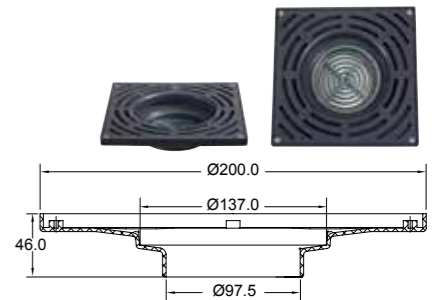

COD.181687
Rinse by Pass Kit CP with Laundry Tub Overflow Hose & Side Mount Flange 2"

COD.181690
Vanity Spacer Saver 1-1/2"x300mm

COD.181662
Shower Base Waste 2"
White Bermuda
108x80x2"

COD.181666
Shower Base Waste 2"
White
108x53x2"